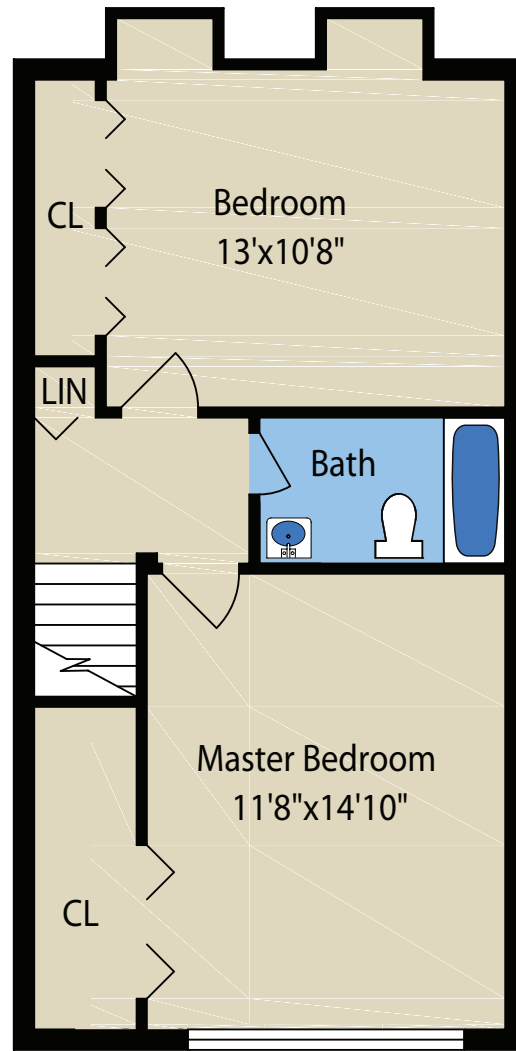

First Floor

Second Floor

---

Townhome  
Two Bedroom  
Style B

---

362 Klagg Court, #201  
Glen Burnie, MD 21061  
(410) 768-1517